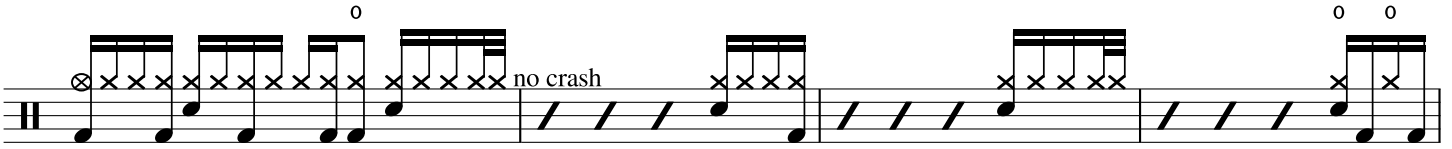

# Paradise

Coldplay

Original Drummer: Will Champion

♩ = 70

Transcribed by Nitzan Ravhon

I

10

V1

4

PC1

**C1**

no crash

no crash

**B**

Repeat X  
5

3