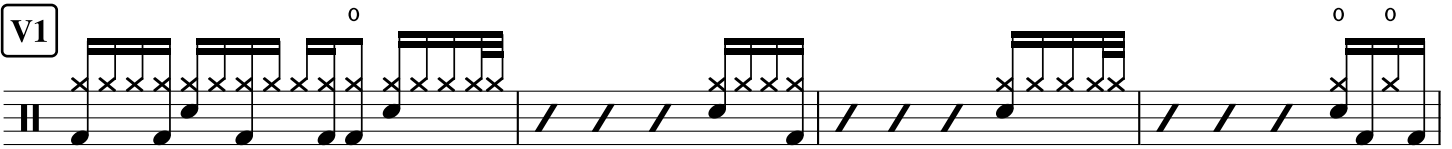

# Paradise

Coldplay

Original Drummer: Will Champion

♩ = 70

Transcribed by Nitzan Ravhon

I

10

V1

4

PC1

**C1**

no crash

no crash

**B**

Repeat X  
5

3